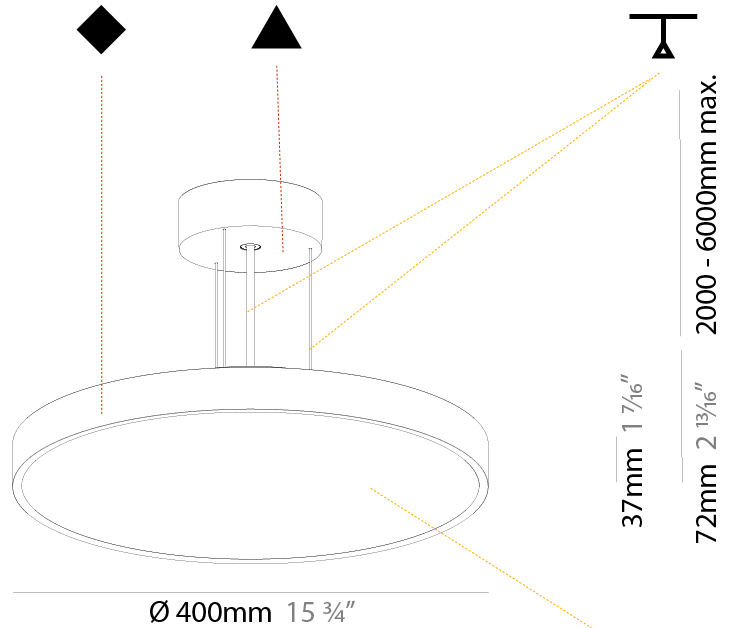

GENERAL

Series: Sign Diva
Subseries: Sign Diva
Brand: Prolicht
Division: Architectural
Mounting Type: Suspension
Mounting Location: Ceiling
Subcategory: Pendant

PHYSICAL

Shape: Round
Diameter (mm): 400
Diameter (in): 15 3/4
Height (mm): 72
Height (in): 2 13/16
Max. Overall Height (mm): 2072
Max. Overall Height (in): 81 9/16
Light Distribution: Direct
Weight (kg): 2.972
Weight (lbs): 6.55
Diffuser: [PMMA - Opal / Micro-Prism / Sparkling Secret / Vintage Industrial with Shine Ring](#)
Fixture Finish: [SSR / BKV / CWI / CRY / HAB / UFT / ITA / RUA / FTG / MYG / LOD / PUS / FRO / FUP / KIA / POP / BLS / SPG / MEY / GOH / GUM / CHC / COM / ABZ / JAG / OBR / MOS / ROR](#)
Fixture Material: [Extruded Aluminum / Steel](#)
Cable Details: [2000mm or 6000mm Transparent Cable](#)

ELECTRICAL

Lamp Type: LED (Zhaga Standard)
Input Wattage (W): 19.8
Total Output Wattage (W): 16
Dimming: [Tri-Mode (Non-Dimming and Phase Dimming (120Vac only) and 0-10V Dimming)](#)
Driver Included: Yes
Driver Location: Integrated
Driver Type: Constant Current - Universal
Driver Class: Class 2
Input Voltage (V): 120 - 277
Constant Current (MA): 500

LED

[Color Temperature (°K): 2700 / 3000 / 3500 / 4000](#)
Max. Delivered Lumen (lm): 1160 / 1733 / 1741 / 1776
CRI: >90 CRI
Lamp Life (hrs): 50000

OPTICAL

RATINGS AND CERTIFICATIONS

Certified By: Certified for North American Standards
IP rating: IP20

PROJECT
TYPE
SPECIFIER
QUANTITY
DATE