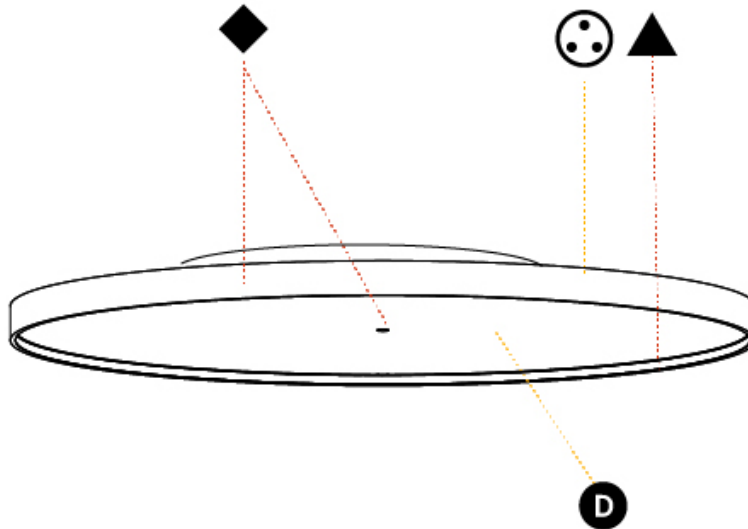

SIGN DIVA SURFACE

A3D089-

PROJECT
TYPE
SPECIFIER
QUANTITY
DATE