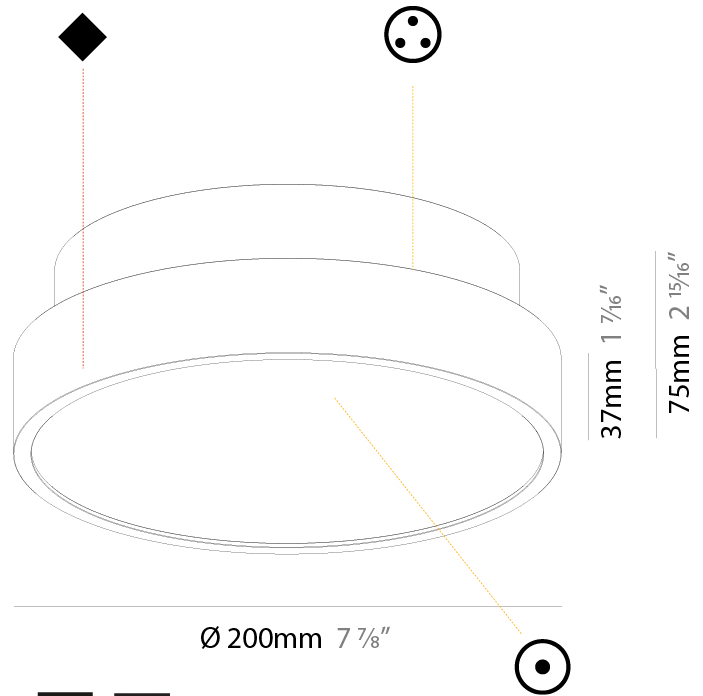

GENERAL

Series: Sign Diva
Subseries: Sign Diva
Brand: Prolicht
Division: Architectural
Mounting Type: Surface
Mounting Location: Ceiling
Subcategory: Ambient

PHYSICAL

Shape: Round
Diameter (mm): 200
Diameter (in): 7 7/8
Height (mm): 75
Height (in): 2 15/16
Light Distribution: Direct / Indirect
Weight (kg): 1.12
Weight (lbs): 2.469
Diffuser: Direct - PMMA - Opal/Micro-Prism/Sparkling Secret/Vintage Industrial with Shine Ring / Indirect - White/Yellow/Orange/Red/Blue/Green
Fixture Finish: SSR / BKV / CWI / CRY / HAB / UFT / ITA / RUA / FTG / MYG / LOD / PUS / FRO / FUP / KIA / POP / BLS / SPG / MEY / GOH / GUM / CHC / COM / ABZ / JAG / OBR / MOS / ROR
Fixture Material: Extruded Aluminum / Steel

ELECTRICAL

Lamp Type: LED (Zhaga Standard)
Input Wattage (W): 12.1
Total Output Wattage (W): 11
Dimming: Tri-Mode (Non-Dimming and Phase Dimming (120Vac only) and 0-10V Dimming)
Driver Included: Yes
Driver Location: Integrated
Driver Type: Constant Current - Universal
Driver Class: Class 2
Input Voltage (V): 120 - 277
Constant Current (MA): 350

LED

Color Temperature (*K): 3000 / 3500 / 4000
Max. Delivered Lumen (lm): 1100 / 1117 / 1140
CRI: >90 CRI
Lamp Life (hrs): 50000

OPTICAL

RATINGS AND CERTIFICATIONS

Certified By: Certified for North American Standards
IP rating: IP20