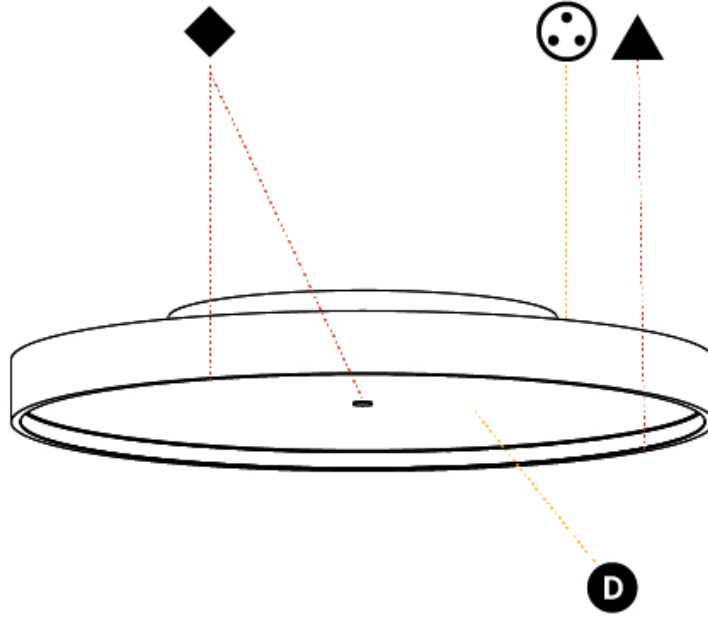

A3D087-

PROJECT

TYPE

SPECIFIER

QUANTITY

DATE