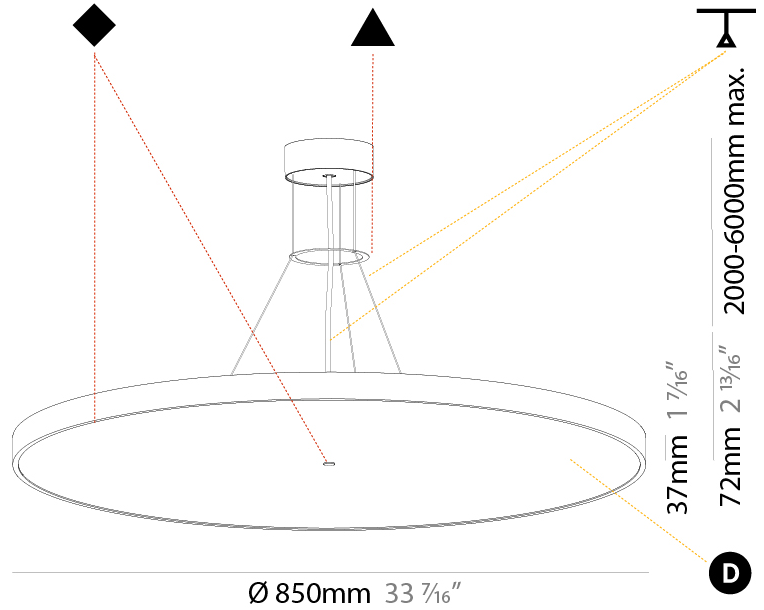

GENERAL

Series: Sign Diva
Subseries: Sign Diva
Brand: Prolicht
Division: Architectural
Mounting Type: Suspension
Mounting Location: Ceiling
Subcategory: Pendant

PHYSICAL

Shape: Round
Diameter (mm): 850
Diameter (in): 33 7/16
Height (mm): 72
Height (in): 2 13/16
Max. Overall Height (mm): 6072
Max. Overall Height (in): 239 7/16
Light Distribution: Direct / Indirect
Weight (kg): 14.868
Weight (lbs): 32.78
Diffuser: PMMA - Opal / Micro-Prism / Sparkling Secret / Vintage Industrial
Fixture Finish: SSR / BKV / CWI / CRY / HAB / UFT / ITA / RUA / FTG / MYG / LOD / PUS / FRO / FUP / KIA / POP / BLS / SPG / MEY / GOH / GUM / CHC / COM / ABZ / JAG / OBR / MOS / ROR
Fixture Material: Extruded Aluminum / Steel
Cable Details: 2000mm or 6000mm Transparent Cable

ELECTRICAL

Lamp Type: LED (Zhaga Standard)
Input Wattage (W): 118.8
Total Output Wattage (W): 94.8
Dimming: Tri-Mode (Non-Dimming and Phase Dimming (120Vac only) and 0-10V Dimming)
Driver Included: Yes
Driver Location: Integrated
Driver Type: Constant Current - Universal
Driver Class: Class 2
Input Voltage (V): 120 - 277
Constant Current (MA): 600 / 350

LED

Color Temperature (°K): 2700 / 3000 / 3500 / 4000
Max. Delivered Lumen (lm): 9880 / 12310 / 12554 / 12810
CRI: >90 CRI
Lamp Life (hrs): 50000

OPTICAL

RATINGS AND CERTIFICATIONS

Certified By: Certified for North American Standards
IP rating: IP20

PROJECT
TYPE
SPECIFIER
QUANTITY
DATE

A